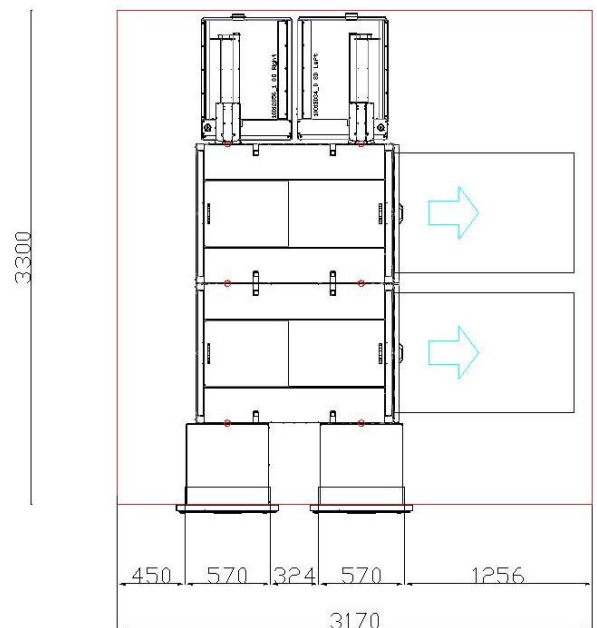

2 RVM X with 2 cabinet Proline DUO Right door

Measurements for the minimum needed room

*Free height to ceiling 2700 mm