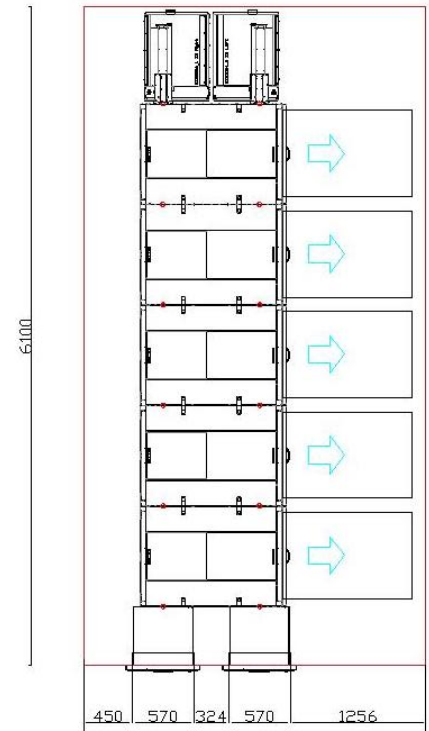

2 RVM X with 5 cabinet Proline DL Right door

Measurements for the minimum needed room

*Free height to ceiling 2700 mm