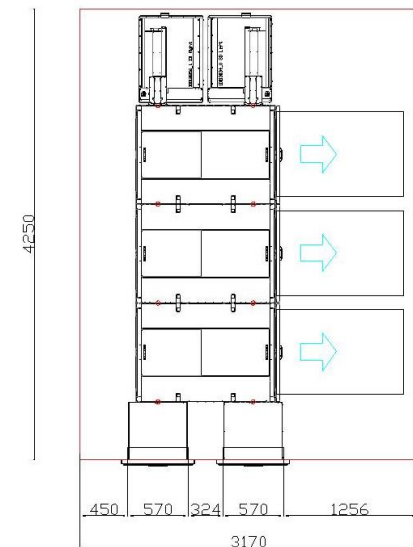

RVM SYSTEMS

2 RVM X with 3 cabinet Proline DUO Right door

Measurements for the minimum needed room

*Free height to ceiling 2700 mm

RVM SYSTEMS			
2 RVM X Proline Dual Right door			
RVM X + number of Proline cabinets	2X PET CAN 3 cabinet	2X PET CAN S Drop 3 cabinet	PET CAN OWG S Drop 3 cabinet
Storage capacity Proline cabinet			
PET BIN size	2 Euro pallet	2 Euro pallet	Euro pallet
Nonstop PET	YES	YES	NO
PET Capacity	Up to 2.600 pcs 0,5L bottles	Up to 2.600 pcs 0,5L bottles	Up to 1.900 pcs 0,5L bottles
CAN BIN size	Euro pallet	Euro pallet	Euro pallet
Nonstop CAN	NO	NO	NO
CAN Capacity	Up to 4.000 pcs 0,33L cans	Up to 4.000 pcs 0,33L cans	Up to 4.000 pcs 0,33L cans
[OWG] One Way Glass BIN size			Euro pallet
Nonstop one way glass			NO
One Way Glass Capacity			Up to 600pcs 0,33L Bottles
MIX BIN size			
Nonstop MIX			
MIX Capacity			
Storage capacity in S drop			
S Drop volume		2X 400L	2X 400L
Refillable Glass Capacity		Up to 800 pcs 0,33L bottles	Up to 800 pcs 0,33L bottles
Measurements			
Configuration measurement Length mm	3 950	4 300	4 300
Configuration measurement Width mm	1 420	1 420	1 420
RVM Allocated area m2	5,61	6,11	6,11
Additional area for emptying beside the compactor	3,95	4,30	4,30
Additional area for customer m2	2,00	2,00	2,00
RVM X	2X	2X	2X
Door Folio RVM X - Grey	2X	2X	2X
1 cabinet kit	X	X	X
2 cabinet kit	X	X	X
3 cabinet kit	X	X	X
4 cabinet kit			
5 cabinet kit			
6 cabinet kit			
7 cabinet kit			
8 cabinet kit			
DL Proline cabinet with:			
One way glass / no compactor			X
PET compactor for 1/1 Euro pallet	2X	2X	X
CAN belt compactor for 1/1 Euro pallet			
CAN compactor for 1/1 Euro pallet	X	X	X
Compactor for comingled PET and can in 1/1 Euro pallet			
Default BIN			
Interface Sdrop		X	X
Sdrop Left		X	X
Sdrop Right		X	X
Sdrop Left Large		Option	Option
Sdrop Right Large		Option	Option
Kit for last cabinet			
* Not needed with Sdrop	X		
Option for RVM X			
Machine lock and keys	Option	Option	Option
Locality card reader	Option	Option	Option
PET material sensor	Option	Option	Option
4G/Wi-Fi router	Option	Option	Option
Options Proline			
Option 30 cm Extra conv. Between RVM and first cabinet			
* Replace first cabinet kit 10013800	Option	Option	Option
Option 55 cm Extra conv. Between RVM and first cabinet			
* Replace first cabinet kit 10013800	Option	Option	Option
Option 95 cm Extra conv. Between RVM and first cabinet			
* Replace first cabinet kit 10013800	Option	Option	Option
Option Proline, BIN Reset bottom	Option	Option	Option
Proline accessories			
Default 140Lbin for Last cabinet kit.			
2 pcs at Doubleline	Option	Option	Option
EP BIN	Option	Option	Option
EP frame RVM Systems	Option	Option	Option
Roller platform Steel RVM Systems	Option	Option	Option
Bag dispenser Wall mount Infitum bag	Option	Option	Option
Infitum bag EP_Roll 15 pcs	Option	Option	Option
BIN With Wheels 140L	Option	Option	Option
Environmental hatch	Option	Option	Option