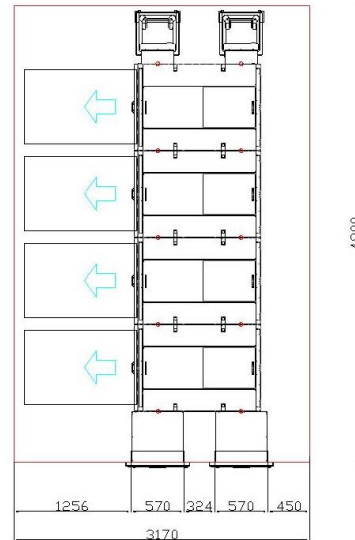

Measurements for the minimum needed room

*Free height to ceiling 2700 mm