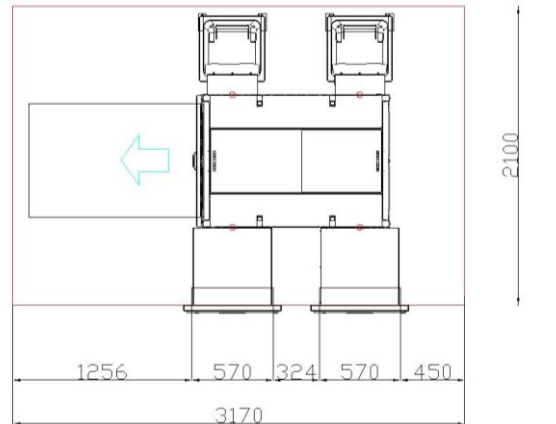

RVM
SYSTEMS

2 RVM X with 1 cabinet Proline DUO Left door

Measurements for the minimum
needed room

*Free height to ceiling 2700 mm

RVM SYSTEMS			
2 RVM X Proline Dual Left door			
RVM X + number of Proline cabinets	Part number	1 cabinet	1 cabinet
Storage capacity Proline cabinet			
PET BIN size		Euro pallet	Euro pallet
Nonstop PET		NO	NO
PET Capacity		Up to 1.300 pcs 0,5L bottles	Up to 1.300 pcs 0,5L bottles
CAN BIN size			
Nonstop CAN			
CAN Capacity			
(OWG) One Way Glass BIN size			
Nonstop one way glass			
One Way Glass Capacity			
MIX BIN size			
Nonstop MIX			
MIX Capacity			
Storage capacity in S drop			
S Drop volume			2X 400L
Refillable Glass Capacity			Up to 800 pcs 0,33L Bottles
Measurements			
Configuration measurement Length mm		2 050	2 400
Configuration measurement Width mm		1 420	1 420
RVM Allocated area m ²		2,91	3,41
Additional area for emptying beside the compactor		2,05	2,40
Additional area for customer m ²		2,00	2,00
RVM X	10 018 338	2X	2X
Door Folio RVM X - Grey	10 012 915	2X	2X
1 cabinet kit	10 013 800	X	X
2 cabinet kit	10 013 543		
3 cabinet kit	10 013 544		
4 cabinet kit	10 013 545		
5 cabinet kit	10 013 546		
6 cabinet kit	10 013 547		
7 cabinet kit	10 013 548		
8 cabinet kit	10 013 548		
DL Proline cabinet with:			
One way glass / no compactor	10 013 540		
PET compactor for 1/1 Euro pallet	10 013 762	X	X
CAN belt compactor for 1/1 Euro pallet	10 013 534		
CAN compactor for 1/1 Euro pallet	10 014 936		
Compactor for comingled PET and can in 1/1 Euro pallet	10 013 537		
Default BIN			
Interface Sdrop	10 013 553		X
SDrop Left	10 013 034		X
SDrop Right	10 012 856		X
SDrop Left Large	10 018 649		
SDrop Right Large	10 018 940		
Kit for last cabinet			
* Not needed with Sdrop	10 013 551	X	
Option for RVM X			
Machine lock and keys	700139	Option	Option
Locality card reader	10 019 143	Option	Option
PET material sensor	10 019 163	Option	Option
4G/Wi-Fi router	10 020 357	Option	Option
Options Proline			
Option 30 cm Extra conv. Between RVM and first cabinet			
* Replace first cabinet kit 10013800	10 014 233	Option	Option
Option 55 cm Extra conv. Between RVM and first cabinet			
* Replace first cabinet kit 10013800	10 014 424	Option	Option
Option 95 cm Extra conv. Between RVM and first cabinet			
* Replace first cabinet kit 10013800	10 014 607	Option	Option
Option Proline, BIN Reset bottom	10 018 656	Option	Option
Proline asessories			
Default 140Lbin for Last kabinet kit.			
2 pcs at Doubleline	1 061 179	Option	Option
EP BIN	10 018 031	Option	Option
EP frame RVM Systems			
Roller platform Steel RVM Systems	10 010 541	Option	Option
	10 014 793	Option	Option
Bag dispenser Wall mount Inifinitum bag			
Inifinitum bag EP. Roll 15 pcs	10 018 509	Option	Option
	700822,0	Option	Option
BIN With Wheels 140L			
Environmental hatch	1 061 179	Option	Option
	1 077 067	Option	Option