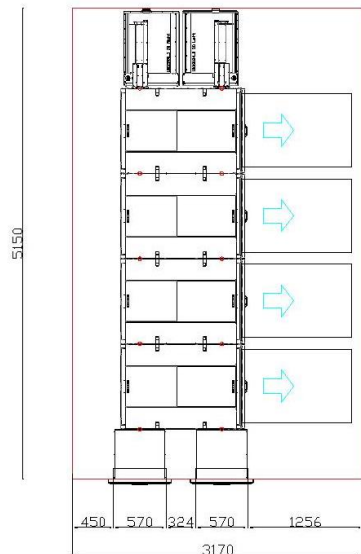

2 RVM X with 4 cabinet Proline DUO Right door

Measurements for the minimum needed room

*Free height to ceiling 2700 mm