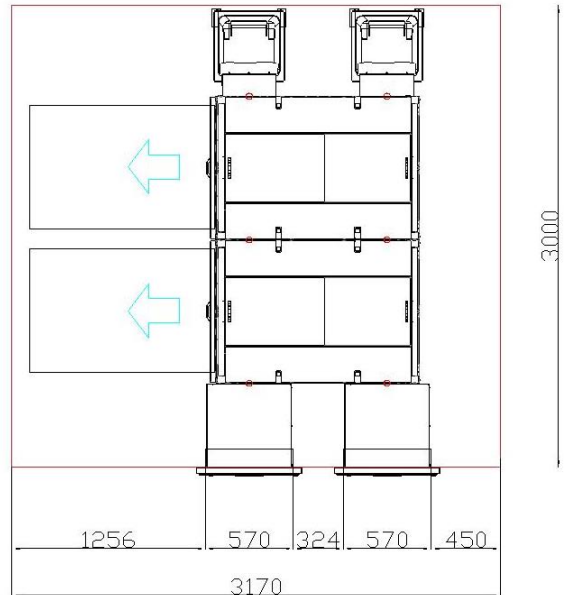

RVM
SYSTEMS

2 RVM X with 2 cabinet Proline DUO Left door

Measurements for the minimum needed room

*Free height to ceiling 2700 mm

RVM SYSTEMS			
2 RVM X Proline Dual Left door			
RVM X + number of Proline cabinets	2 cabinet	2 cabinet	2 cabinet
Storage capacity Proline cabinet			
PET BIN size	Euro pallet	Euro pallet	Euro pallet
Nonstop PET	NO	NO	NO
PET Capacity	Up to 1.300 pcs 0,5L bottles	Up to 1.300 pcs 0,5L bottles	Up to 1.300 pcs 0,5L bottles
CAN BIN size	Euro pallet	Euro pallet	Euro pallet
Nonstop CAN	NO	NO	NO
CAN Capacity	3500	Up to 4.000 pcs 0,33L cans	Up to 4.000 pcs 0,33L cans
(OWG) One Way Glass BIN size	Euro pallet		
Nonstop one way glass	NO		
One Way Glass Capacity	Up to 600pcs 0,33L Bottles		
MIX BIN size			
Nonstop MIX			
MIX Capacity			
Storage capacity in S drop			
S Drop volume	2X 400L		2X 400L
Refillable Glass Capacity	Up to 800 pcs 0,33L Bottles		Up to 800 pcs 0,33L Bottles
Measurements			
Configuration measurement Length mm	3 350	3 000	3 350
Configuration measurement Width mm	1 420	1 420	1 420
RVM Allocated area m ²	4,76	4,26	4,76
Additional area for emptying beside the compactor	3,35	3,00	3,35
Additional area for customer m ²	2,00	2,00	2,00
RVM X			
Door Folio RVM X - Grey	2X	2X	2X
1 cabinet kit	X	X	X
2 cabinet kit	X	X	X
3 cabinet kit			
4 cabinet kit			
5 cabinet kit			
6 cabinet kit			
7 cabinet kit			
8 cabinet kit			
DL Proline cabinet with:			
One way glass / no compactor	X		
PET compactor for 1/1 Euro pallet	X	X	X
CAN belt compactor for 1/1 Euro pallet			
CAN compactor for 1/1 Euro pallet	X	X	X
Compactor for comingled PET and can in 1/1 Euro pallet			
Default BIN			
Interface Sdrop	X		X
Sdrop Left	X		X
Sdrop Right	X		X
Sdrop Left Large			
Sdrop Right Large			
Kit for last cabinet		X	
* Not needed with Sdrop			
Option for RVM X			
Machine lock and keys	Option	Option	Option
Locality card reader	Option	Option	Option
PET material sensor	Option	Option	Option
4G/Wi-Fi router	Option	Option	Option
Options Proline			
Option 30 cm Extra conv. Between RVM and first cabinet			
* Replace first cabinet kit 10013800	Option	Option	Option
Option 55 cm Extra conv. Between RVM and first cabinet			
* Replace first cabinet kit 10013800	Option	Option	Option
Option 95 cm Extra conv. Between RVM and first cabinet			
* Replace first cabinet kit 10013800	Option	Option	Option
Option Proline, BIN Reset bottom	Option	Option	Option
Proline accessories			
Default 140Lbin for last cabinet kit.			
2 pcs at Doubleline	Option	Option	Option
EP BIN	Option	Option	Option
EP frame RVM Systems	Option	Option	Option
Roller platform Steel RVM Systems	Option	Option	Option
Bag dispenser Wall mount infinitum bag	Option	Option	Option
Infinitum bag EP Roll 15 pcs	Option	Option	Option
BIN With Wheels 140L	Option	Option	Option
Environmental hatch	Option	Option	Option