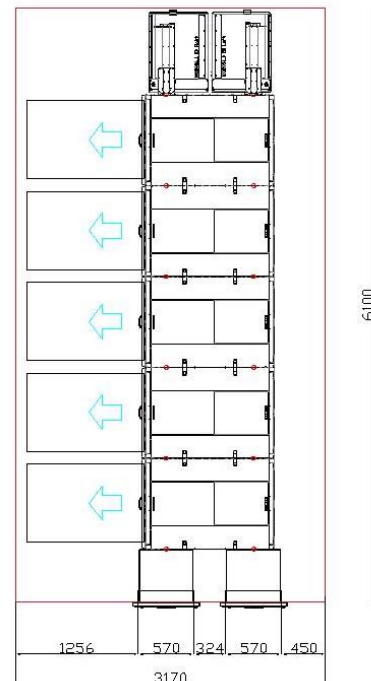

RVM
SYSTEMS

2 RVM X with 5 cabinet Proline DUO Left door

Measurements for the minimum
needed room

*Free height to ceiling 2700 mm

2 RVM X Proline Dual Left door	3X PET 2X CAN	3X PET 2X CAN 5 Drop	2X PET 2X CAN OWG 5 Drop
RVM X + number of Proline cabinets	5 cabinet	5 cabinet	5 cabinet
Storage capacity Proline cabinet			
PET BIN size	3 Euro pallet	3 Euro pallet	2 Euro pallet
Nonstop PET	YES	YES	YES
PET Capacity	Up to 3.900 pcs 0,5L bottles	Up to 3.900 pcs 0,5L bottles	Up to 2.600 pcs 0,5L bottles
CAN BIN size	2 Euro pallet	2 Euro pallet	2 Euro pallet
Nonstop CAN	YES	YES	YES
CAN Capacity	Up to 8.000 pcs 0,33L cans	Up to 8.000 pcs 0,33L cans	Up to 8.000 pcs 0,33L cans
(OWG) One Way Glass BIN size			Euro pallet
Nonstop one way glass			NO
One Way Glass Capacity			Up to 600pcs 0,33L Bottles
MIX BIN size			
Nonstop MIX			
MIX Capacity			
Storage capacity in 5 drop			
5 Drop volume		2X 400L	2X 400L
Refillable Glass Capacity		Up to 800 pcs 0,33L Bottles	Up to 800 pcs 0,33L Bottles
Measurements			
Configuration measurement Length mm	5 850	6 200	6 200
Configuration measurement Width mm	1 420	1 420	1 420
RVM Allocated area m ²	8,31	8,80	8,80
Additional area for emptying beside the compactor	5,85	6,20	6,20
Additional area for customer m ²	2,00	2,00	2,00
RVM X			
Door Folio RVM X - Grey	2X	2X	2X
1 cabinet kit	X	X	X
2 cabinet kit	X	X	X
3 cabinet kit	X	X	X
4 cabinet kit	X	X	X
5 cabinet kit	X	X	X
6 cabinet kit			
7 cabinet kit			
8 cabinet kit			
DL Proline cabinet with:			
One way glass / no compactor			X
PET compactor for 1/1 Euro pallet	3X	3X	2X
CAN belt compactor for 1/1 Euro pallet			
CAN compactor for 1/1 Euro pallet	2X	2X	2X
Compactor for comingled PET and can in 1/1 Euro pallet			
Default BIN			
Interface Sdrop		X	X
SDrop Left		X	X
SDrop Right		X	X
SDrop Left Large		Option	Option
SDrop Right Large		Option	Option
kit for last cabinet			
* Not needed with Sdrop	X		
Option for RVM X			
Machine lock and keys	Option	Option	Option
Locality card reader	Option	Option	Option
PET material sensor	Option	Option	Option
4G/Wi-Fi router	Option	Option	Option
Options Proline			
Option 30 cm Extra conv. Between RVM and first cabinet			
* Replace first cabinet kit 10013800	Option	Option	Option
Option 55 cm Extra conv. Between RVM and first cabinet			
* Replace first cabinet kit 10013800	Option	Option	Option
Option 95 cm Extra conv. Between RVM and first cabinet			
* Replace first cabinet kit 10013800	Option	Option	Option
Option Proline, BIN Reset bottom	Option	Option	Option
Proline accessories			
Default 140Lbin for Last cabinet kit.			
2 pcs at Doubleline	Option	Option	Option
EP BIN	Option	Option	Option
EP Frame RVM Systems	Option	Option	Option
Roller platform Steel RVM Systems	Option	Option	Option
Bag dispenser Wall mount Infinitum bag	Option	Option	Option
Infinitum bag EP-Roll 15 pcs	Option	Option	Option
BIN With Wheels 140L			
Environmental hatch	Option	Option	Option