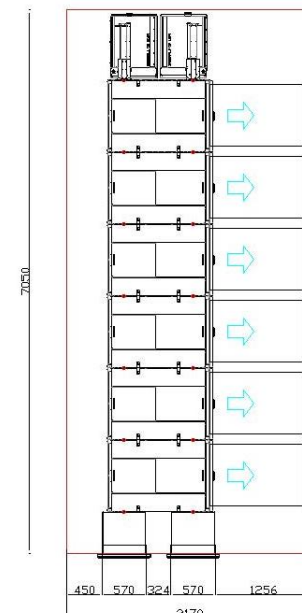

2 RVM X with 6 cabinet Proline DUO Right door

Measurements for the minimum needed room
*Free height to ceiling 2700 mm