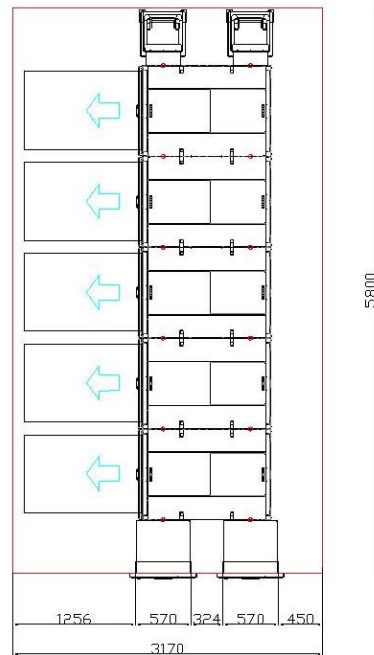

RVM
SYSTEMS

2 RVM X with 5 cabinet Proline DUO Left door

Measurements for the minimum
needed room

*Free height to ceiling 2700 mm

2 RVM X Proline Dual Left door	3X PET 2X CAN	3X PET 2X CAN 5 Drop	2X PET 2X CAN OWG 5 Drop
RVM X + number of Proline cabinets	5 cabinet	5 cabinet	5 cabinet
Storage capacity Proline cabinet			
PET BIN size	3 Euro pallet	3 Euro pallet	2 Euro pallet
Nonstop PET	YES	YES	YES
PET Capacity	Up to 3.900 pcs 0,5L bottles	Up to 3.900 pcs 0,5L bottles	Up to 2.600 pcs 0,5L bottles
CAN BIN size	2 Euro pallet	2 Euro pallet	2 Euro pallet
Nonstop CAN	YES	YES	YES
CAN Capacity	Up to 8.000 pcs 0,33L cans	Up to 8.000 pcs 0,33L cans	Up to 8.000 pcs 0,33L cans
(OWG) One Way Glass BIN size			Euro pallet
Nonstop one way glass			NO
One Way Glass Capacity			Up to 600pcs 0,33L Bottles
MIX BIN size			
Nonstop MIX			
MIX Capacity			
Storage capacity in 5 drop			
5 Drop volume		2X 400L	2X 400L
Refillable Glass Capacity		Up to 800 pcs 0,33L Bottles	Up to 800 pcs 0,33L Bottles
Measurements			
Configuration measurement Length mm	5 850	6 200	6 200
Configuration measurement Width mm	1 420	1 420	1 420
RVM Allocated area m ²	8,31	8,80	8,80
Additional area for emptying beside the compactor	5,85	6,20	6,20
Additional area for customer m ²	2,00	2,00	2,00
RVM X			
Door Folio RVM X - Grey	2X	2X	2X
1 cabinet kit	X	X	X
2 cabinet kit	X	X	X
3 cabinet kit	X	X	X
4 cabinet kit	X	X	X
5 cabinet kit	X	X	X
6 cabinet kit			
7 cabinet kit			
8 cabinet kit			
DL Proline cabinet with:			
One way glass / no compactor			X
PET compactor for 1/1 Euro pallet	3X	3X	2X
CAN belt compactor for 1/1 Euro pallet			
CAN compactor for 1/1 Euro pallet	2X	2X	2X
Compactor for comingled PET and can in 1/1 Euro pallet			
Default BIN			
Interface Sdrop		X	X
SDrop Left		X	X
SDrop Right		X	X
SDrop Left Large		Option	Option
SDrop Right Large		Option	Option
kit for last cabinet			
* Not needed with Sdrop	X		
Option for RVM X			
Machine lock and keys	Option	Option	Option
Locality card reader	Option	Option	Option
PET material sensor	Option	Option	Option
4G/Wi-Fi router	Option	Option	Option
Options Proline			
Option 30 cm Extra conv. Between RVM and first cabinet			
* Replace first cabinet kit 10013800	Option	Option	Option
Option 55 cm Extra conv. Between RVM and first cabinet			
* Replace first cabinet kit 10013800	Option	Option	Option
Option 95 cm Extra conv. Between RVM and first cabinet			
* Replace first cabinet kit 10013800	Option	Option	Option
Option Proline, BIN Reset bottom	Option	Option	Option
Proline accessories			
Default 140Lbin for Last cabinet kit.			
2 pcs at Doubleline	Option	Option	Option
EP BIN	Option	Option	Option
EP Frame RVM Systems	Option	Option	Option
Roller platform Steel RVM Systems	Option	Option	Option
Bag dispenser Wall mount Infinitum bag	Option	Option	Option
Infinitum bag EP-Roll 15 pcs	Option	Option	Option
BIN With Wheels 140L			
Environmental hatch	Option	Option	Option