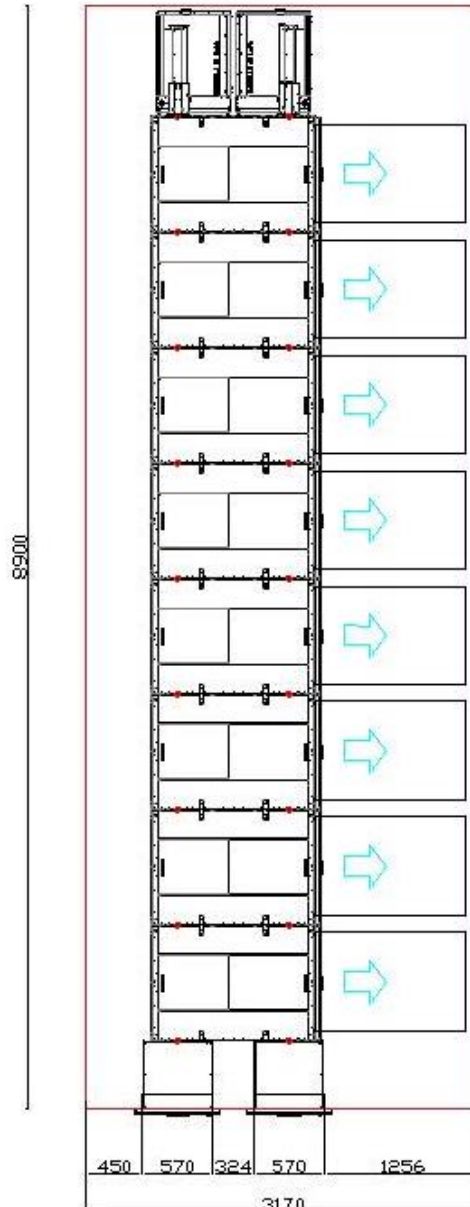

2 RVM X with 8 cabinet Proline DUO Right door

Measurements for the minimum needed room

*Free height to ceiling 2700 mm