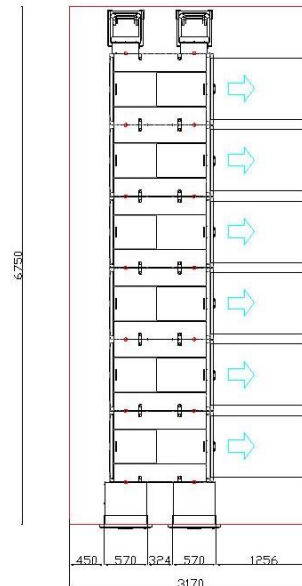

2 RVM X with 6 cabinet Proline DUO Right door

Measurements for the minimum needed room
*Free height to ceiling 2700 mm