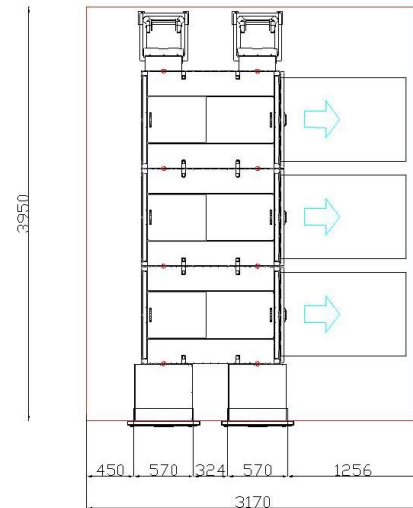

RVM SYSTEMS

2 RVM X with 3 cabinet Proline DUO Right door

Measurements for the minimum needed room

*Free height to ceiling 2700 mm

RVM SYSTEMS			
2 RVM X Proline Dual Right door			
RVM X + number of Proline cabinets	2X PET CAN 3 cabinet	2X PET CAN S Drop 3 cabinet	PET CAN OWG S Drop 3 cabinet
Storage capacity Proline cabinet			
PET BIN size	2 Euro pallet	2 Euro pallet	Euro pallet
Nonstop PET	YES	YES	NO
PET Capacity	Up to 2.600 pcs 0,5L bottles	Up to 2.600 pcs 0,5L bottles	Up to 1.900 pcs 0,5L bottles
CAN BIN size	Euro pallet	Euro pallet	Euro pallet
Nonstop CAN	NO	NO	NO
CAN Capacity	Up to 4.000 pcs 0,33L cans	Up to 4.000 pcs 0,33L cans	Up to 4.000 pcs 0,33L cans
[OWG] One Way Glass BIN size			Euro pallet
Nonstop one way glass			NO
One Way Glass Capacity			Up to 600pcs 0,33L Bottles
MIX BIN size			
Nonstop MIX			
MIX Capacity			
Storage capacity in S drop			
S Drop volume		2X 400L	2X 400L
Refillable Glass Capacity		Up to 800 pcs 0,33L bottles	Up to 800 pcs 0,33L bottles
Measurements			
Configuration measurement Length mm	3 950	4 300	4 300
Configuration measurement Width mm	1 420	1 420	1 420
RVM Allocated area m2	5,61	6,11	6,11
Additional area for emptying beside the compactor	3,95	4,30	4,30
Additional area for customer m2	2,00	2,00	2,00
RVM X	2X	2X	2X
Door Folio RVM X - Grey	2X	2X	2X
1 cabinet kit	X	X	X
2 cabinet kit	X	X	X
3 cabinet kit	X	X	X
4 cabinet kit			
5 cabinet kit			
6 cabinet kit			
7 cabinet kit			
8 cabinet kit			
DL Proline cabinet with:			
One way glass / no compactor			X
PET compactor for 1/1 Euro pallet	2X	2X	X
CAN belt compactor for 1/1 Euro pallet			
CAN compactor for 1/1 Euro pallet	X	X	X
Compactor for comingled PET and can in 1/1 Euro pallet			
Default BIN			
Interface Sdrop		X	X
Sdrop Left		X	X
Sdrop Right		X	X
Sdrop Left Large		Option	Option
Sdrop Right Large		Option	Option
Kit for last cabinet			
* Not needed with Sdrop	X		
Option for RVM X			
Machine lock and keys	Option	Option	Option
Locality card reader	Option	Option	Option
PET material sensor	Option	Option	Option
4G/Wi-Fi router	Option	Option	Option
Options Proline			
Option 30 cm Extra conv. Between RVM and first cabinet			
* Replace first cabinet kit 10013800	Option	Option	Option
Option 55 cm Extra conv. Between RVM and first cabinet			
* Replace first cabinet kit 10013800	Option	Option	Option
Option 95 cm Extra conv. Between RVM and first cabinet			
* Replace first cabinet kit 10013800	Option	Option	Option
Option Proline, BIN Reset bottom	Option	Option	Option
Proline accessories			
Default 140Lbin for Last cabinet kit.			
2 pcs at Doubleline	Option	Option	Option
EP BIN	Option	Option	Option
EP frame RVM Systems	Option	Option	Option
Roller platform Steel RVM Systems	Option	Option	Option
Bag dispenser Wall mount Infitum bag	Option	Option	Option
Infitum bag EP_Roll 15 pcs	Option	Option	Option
BIN With Wheels 140L	Option	Option	Option
Environmental hatch	Option	Option	Option