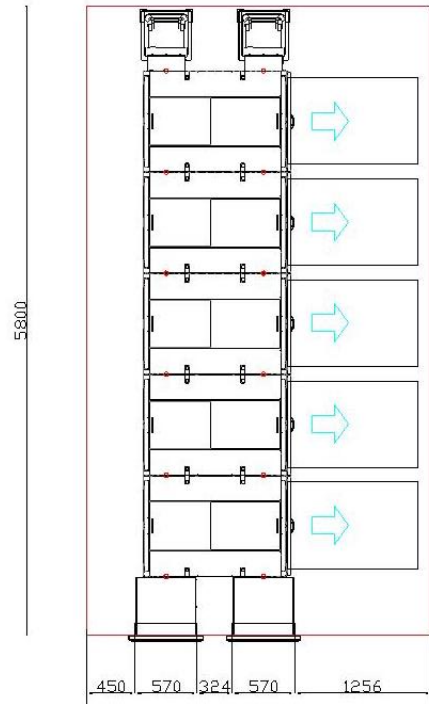

2 RVM X with 5 cabinet Proline DL Right door

Measurements for the minimum needed room

*Free height to ceiling 2700 mm