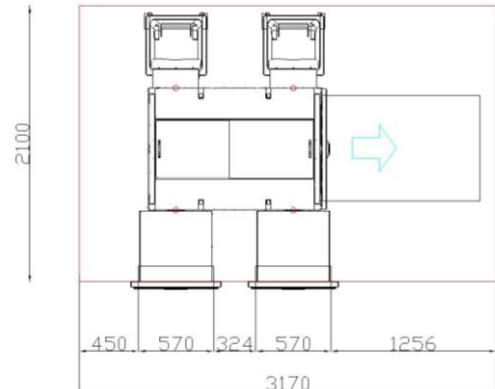

RVM SYSTEMS

2 RVM X with 1 cabinet Proline DUO Right door

Measurements for the minimum needed room

*Free height to ceiling 2700 mm