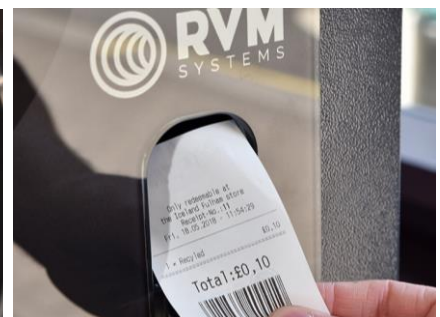

PROVEN TECHNOLOGY:

- Barcode Detection
- 360 degree sensing field
- Shape and weight recognition
- Metal detection
- Compacts PET bottles and cans
- Crushes glass bottles
- Non-stop function (option)

FUTUREPROOF:

RVM X

TECHNICAL SPECIFICATIONS

Infeed	Horizontal feed, up to 60 items per minute
Packaging Type	Up to 3L PET , 2L cans and 2L glass (one-way or refillable glass)
Recognition of packaging	360° barcode reading and video shape detection
Barcode	EAN-13, EAN-8, UPC-E, UPC-A
Weight	Weight recognition to verify the containers
Communications	LAN interface (Ethernet TCP/IP)
Power Supply	24 V supplied from the Proline
Environment	For indoor use. Temperature: 5-40°C. Relative Humidity: Max 90% - non-condensing
Size per front	Width:683. Depth:620. Height:1900. Weight 125 Kg
Display	10.4" touchscreen with backlight
Printer	Graphic thermo printer for text, logos and barcodes. Around 1700 receipts per roll
Marketing	The touchscreen and printer can be used for marketing and information. It can show offers, link to own websites and print out receipts and coupons. A donation function to several organisations is also an option
Monitoring and back-office	Data is stored in the machine. Event log with detailed information. Status of the reverse vending machine can be displayed on screen or viewed on RVM Online via our unique proactive monitoring and analysis web-based solution. Remote diagnostic, backup and update functions
Safety and Approvals	The product conforms with the following standards: EN 60335-1, EN 62233, EN 61000-6-1, EN 61000-6-2, EN 61000-6-3, EN 61000-6-4. It also conforms with the technical requirements of the following European Directives and with national legislation for the following: Low Voltage Directive 2014/35/EU, EMC Directive 2014/30/EU, R&TTE Directive 99/5/EC, Machinery Directive 2006/42/EC and NS-EN ISO 12100:2010