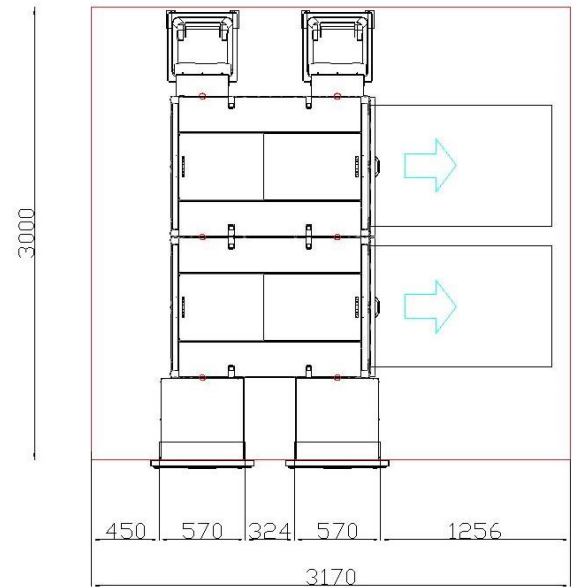

2 RVM X with 2 cabinet Proline DUO Right door

Measurements for the minimum needed room

*Free height to ceiling 2700 mm