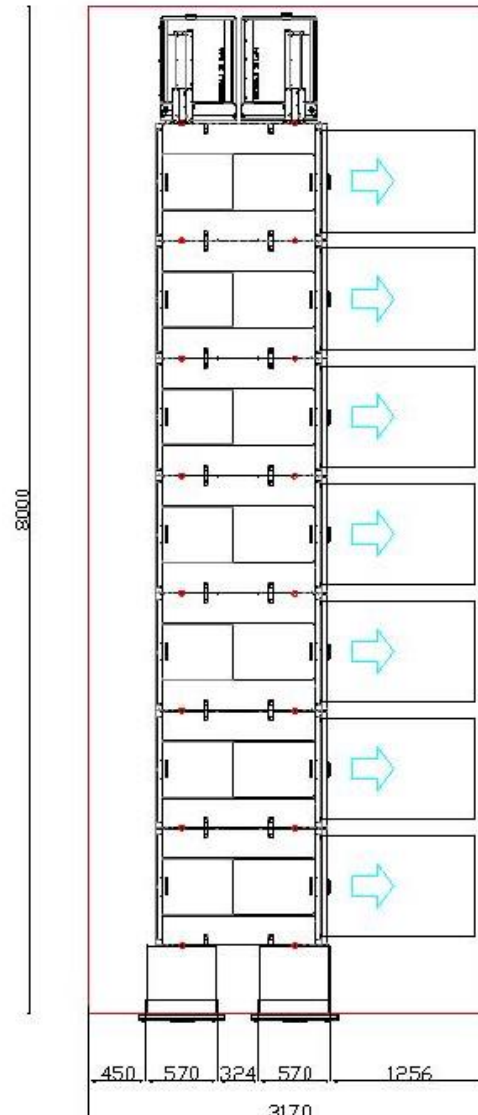

2 RVM X with 7 cabinet Proline DUO Right door

Measurements for the minimum needed room
*Free height to ceiling 2700 mm