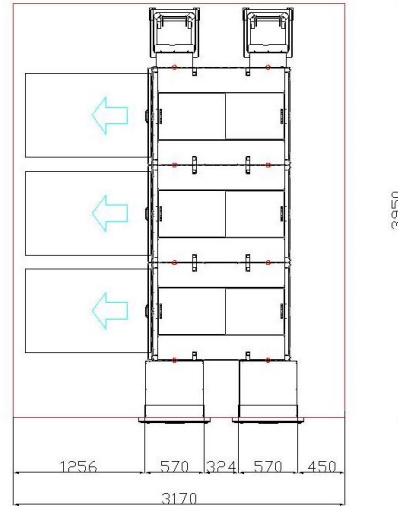

2 RVM X with 3 cabinet Proline DUO Left door

Measurements for the minimum needed room

*Free height to ceiling 2700 mm