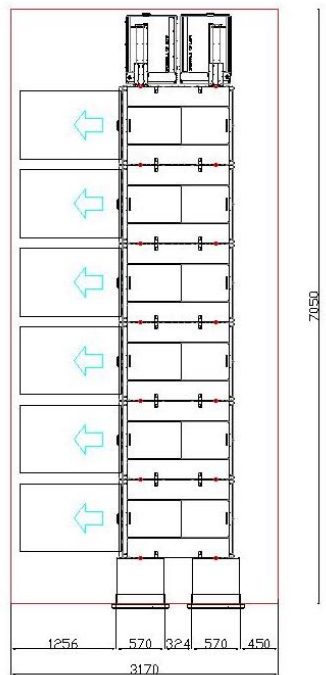

RVM
SYSTEMS

2 RVM X with 6 cabinet Proline DUO Left door

Measurements for the minimum needed room

*Free height to ceiling 2700 mm

RVM SYSTEMS			
2 RVM X Proline Dual Left door			
	4X PET 2X CAN	4X PET 2X CAN 5 Drop	2X PET 2X CAN 2X OWG 5 Drop
	RVM X + number of Proline cabinets	6 cabinet	6 cabinet
Storage capacity Proline cabinet			
PET BIN size	4 Euro pallet	4 Euro pallet	2 Euro pallet
Nonstop PET	YES	YES	YES
PET Capacity	Up to 5.200 pcs 0,5L bottles	Up to 5.200 pcs 0,5L bottles	Up to 2.600 pcs 0,5L bottles
CAN BIN size	2 Euro pallet	2 Euro pallet	2 Euro pallet
Nonstop CAN	YES	YES	YES
CAN Capacity	Up to 8.000 pcs 0,33L cans	Up to 8.000 pcs 0,33L cans	Up to 8.000 pcs 0,33L cans
(OWG) One Way Glass BIN size			2 Euro pallet
Nonstop one way glass			YES
One Way Glass Capacity			Up to 1.200pcs 0,33L Bottles
MIX BIN size			
Nonstop MIX			
MIX Capacity			
Storage capacity in 5 drop			
5 Drop volume		2X 400L	2X 400L
Refillable Glass Capacity		Up to 800 pcs 0,33L Bottles	Up to 800 pcs 0,33L Bottles
Measurements			
Configuration measurement Length mm	6 800	7 150	7 150
Configuration measurement Width mm	1 420	1 420	1 420
RVM Allocated area m ²	9,66	10,15	10,15
Additional area for emptying beside the compactor	6,80	7,15	
Additional area for customer m ²	2,00	2,00	2,00
RVM X			
Door Folio RVM X - Grey	2X	2X	2X
1 cabinet kit	X	X	X
2 cabinet kit	X	X	X
3 cabinet kit	X	X	X
4 cabinet kit	X	X	X
5 cabinet kit	X	X	X
6 cabinet kit	X	X	X
7 cabinet kit			
8 cabinet kit			
DL Proline cabinet with:			
One way glass / no compactor			2X
PET compactor for 1/1 Euro pallet	4X	4X	2X
CAN belt compactor for 1/1 Euro pallet			
CAN compactor for 1/1 Euro pallet	2X	2X	2X
Compactor for comingled PET and can in 1/1 Euro pallet			
Default BIN			
Interface Sdrop		X	X
Sdrop Left		X	X
Sdrop Right		X	X
Sdrop Left Large		Option	Option
Sdrop Right Large		Option	Option
Kit for last cabinet			
* Not needed with Sdrop	X		
Option for RVM X			
Machine lock and keys	Option	Option	Option
Locality card reader	Option	Option	Option
PET material sensor	Option	Option	Option
4G/Wi-Fi router	Option	Option	Option
Options Proline			
Option 30 cm Extra conv. Between RVM and first cabinet			
* Replace first cabinet kit 10013800	Option	Option	Option
Option 55 cm Extra conv. Between RVM and first cabinet			
* Replace first cabinet kit 10013800	Option	Option	Option
Option 95 cm Extra conv. Between RVM and first cabinet			
* Replace first cabinet kit 10013800	Option	Option	Option
Option Proline, BIN Reset bottom	Option	Option	Option
Proline asessories			
Default 140Lbin for last cabinet kit.			
2 pcs at Doubleline	Option	Option	Option
EP BIN	Option	Option	Option
EP frame RVM Systems			
Roller platform Steel RVM Systems	Option	Option	Option
Bag dispenser' Wall mount Infinitum bag			
Infinitum bag EP_Roll 15 pcs	Option	Option	Option
BIN With Wheels 140L			
Environmental hatch	Option	Option	Option