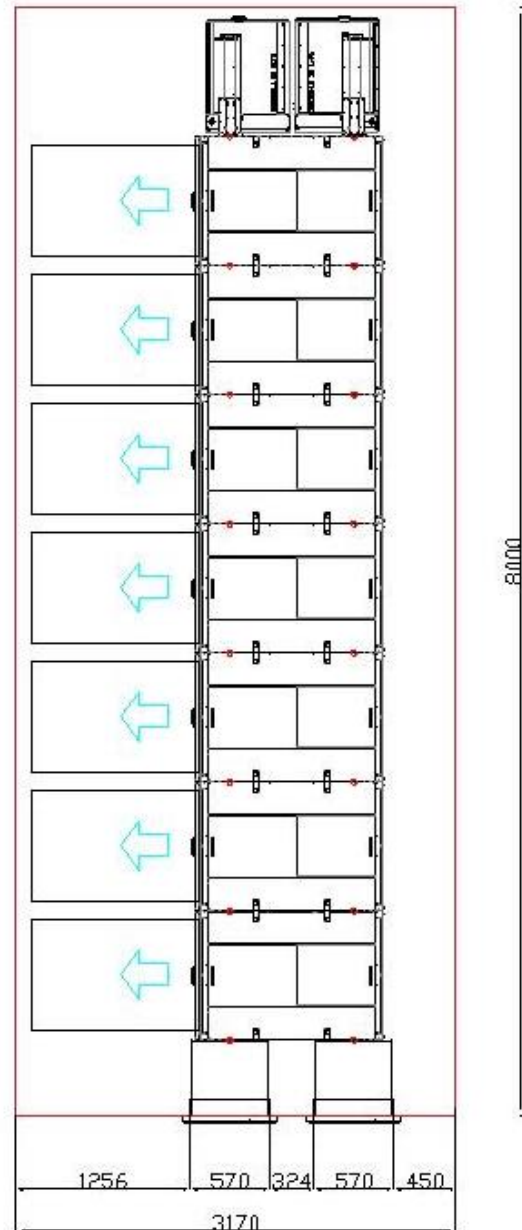

2 RVM X with 7 cabinet Proline DUO Left door

Measurements for the minimum needed room

*Free height to ceiling 2700 mm