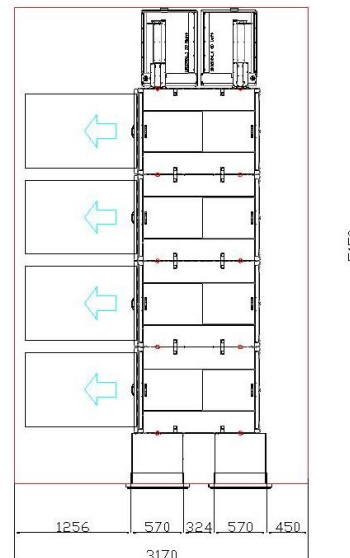

Measurements for the minimum needed room

*Free height to ceiling 2700 mm