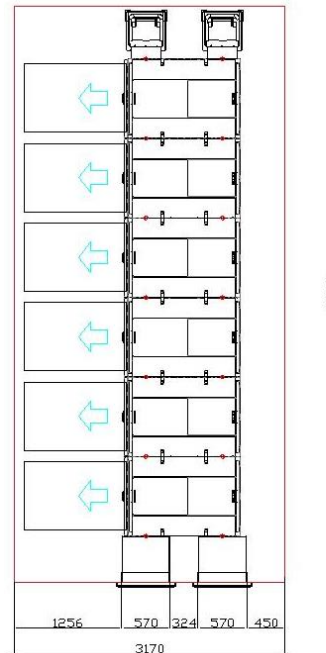

RVM
SYSTEMS

2 RVM X with 6 cabinet Proline DUO Left door

Measurements for the minimum needed room

*Free height to ceiling 2700 mm

RVM SYSTEMS			
2 RVM X Proline Dual Left door			
	4X PET 2X CAN	4X PET 2X CAN 5 Drop	2X PET 2X CAN 2X OWG 5 Drop
	RVM X + number of Proline cabinets	6 cabinet	6 cabinet
Storage capacity Proline cabinet			
PET BIN size	4 Euro pallet	4 Euro pallet	2 Euro pallet
Nonstop PET	YES	YES	YES
PET Capacity	Up to 5.200 pcs 0,5L bottles	Up to 5.200 pcs 0,5L bottles	Up to 2.600 pcs 0,5L bottles
CAN BIN size	2 Euro pallet	2 Euro pallet	2 Euro pallet
Nonstop CAN	YES	YES	YES
CAN Capacity	Up to 8.000 pcs 0,33L cans	Up to 8.000 pcs 0,33L cans	Up to 8.000 pcs 0,33L cans
(OWG) One Way Glass BIN size			2 Euro pallet
Nonstop one way glass			YES
One Way Glass Capacity			Up to 1.200pcs 0,33L Bottles
MIX BIN size			
Nonstop MIX			
MIX Capacity			
Storage capacity in 5 drop			
5 Drop volume		2X 400L	2X 400L
Refillable Glass Capacity		Up to 800 pcs 0,33L Bottles	Up to 800 pcs 0,33L Bottles
Measurements			
Configuration measurement Length mm	6 800	7 150	7 150
Configuration measurement Width mm	1 420	1 420	1 420
RVM Allocated area m ²	9,66	10,15	10,15
Additional area for emptying beside the compactor	6,80	7,15	
Additional area for customer m ²	2,00	2,00	2,00
RVM X			
Door Folio RVM X - Grey	2X	2X	2X
1 cabinet kit	X	X	X
2 cabinet kit	X	X	X
3 cabinet kit	X	X	X
4 cabinet kit	X	X	X
5 cabinet kit	X	X	X
6 cabinet kit	X	X	X
7 cabinet kit			
8 cabinet kit			
DL Proline cabinet with:			
One way glass / no compactor			2X
PET compactor for 1/1 Euro pallet	4X	4X	2X
CAN belt compactor for 1/1 Euro pallet			
CAN compactor for 1/1 Euro pallet	2X	2X	2X
Compactor for comingled PET and can in 1/1 Euro pallet			
Default BIN			
Interface Sdrop		X	X
Sdrop Left		X	X
Sdrop Right		X	X
Sdrop Left Large		Option	Option
Sdrop Right Large		Option	Option
Kit for last cabinet			
* Not needed with Sdrop	X		
Option for RVM X			
Machine lock and keys	Option	Option	Option
Locality card reader	Option	Option	Option
PET material sensor	Option	Option	Option
4G/Wi-Fi router	Option	Option	Option
Options Proline			
Option 30 cm Extra conv. Between RVM and first cabinet			
* Replace first cabinet kit 10013800	Option	Option	Option
Option 55 cm Extra conv. Between RVM and first cabinet			
* Replace first cabinet kit 10013800	Option	Option	Option
Option 95 cm Extra conv. Between RVM and first cabinet			
* Replace first cabinet kit 10013800	Option	Option	Option
Option Proline, BIN Reset bottom	Option	Option	Option
Proline asessories			
Default 140Lbin for last cabinet kit.			
2 pcs at Doubleline	Option	Option	Option
EP BIN	Option	Option	Option
EP frame RVM Systems			
Roller platform Steel RVM Systems	Option	Option	Option
Bag dispenser' Wall mount Infinitum bag			
Infinitum bag EP_Roll 15 pcs	Option	Option	Option
BIN With Wheels 140L			
Environmental hatch	Option	Option	Option