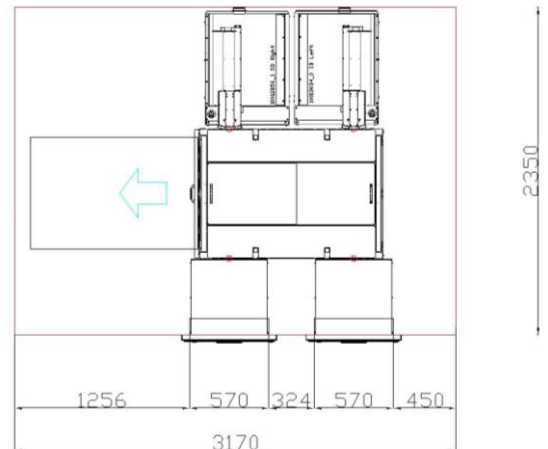

RVM
SYSTEMS

2 RVM X with 1 cabinet Proline DUO Left door

Measurements for the minimum
needed room

*Free height to ceiling 2700 mm