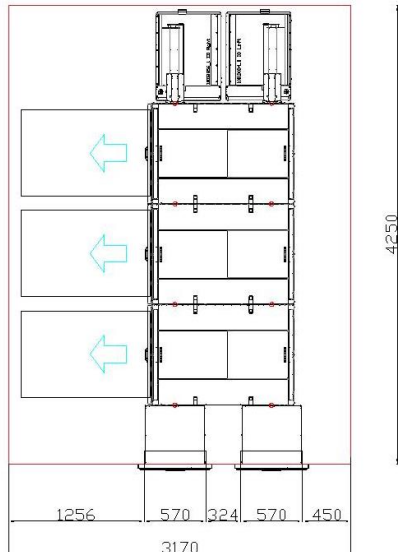

2 RVM X with 3 cabinet Proline DUO Left door

Measurements for the minimum needed room

*Free height to ceiling 2700 mm