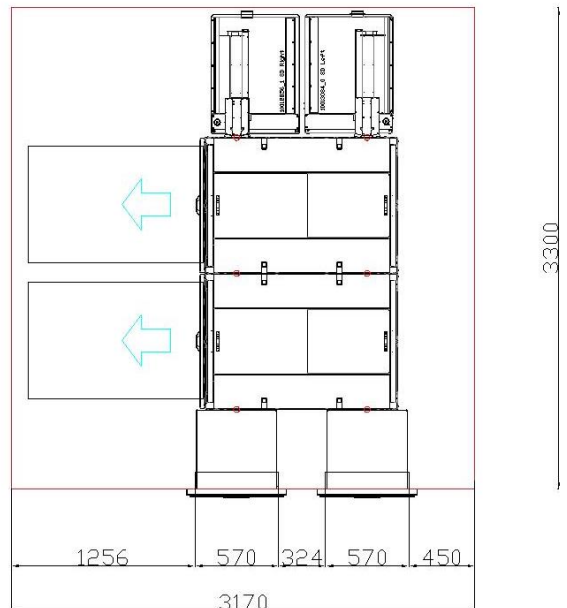

RVM
SYSTEMS

2 RVM X with 2 cabinet Proline DUO Left door

Measurements for the minimum needed room

*Free height to ceiling 2700 mm