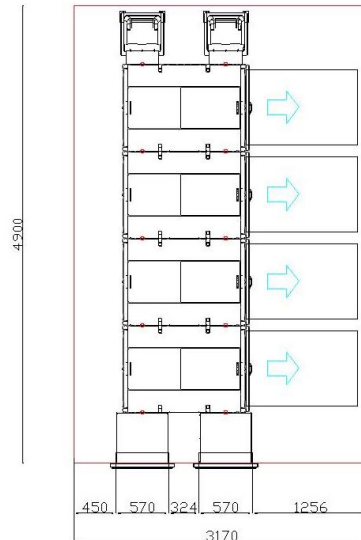

2 RVM X with 4 cabinet Proline DUO Right door

Measurements for the minimum needed room

*Free height to ceiling 2700 mm