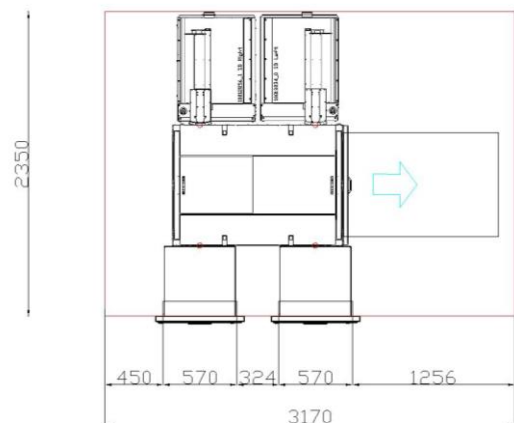

RVM SYSTEMS

2 RVM X with 1 cabinet Proline DUO Right door

Measurements for the minimum needed room

*Free height to ceiling 2700 mm